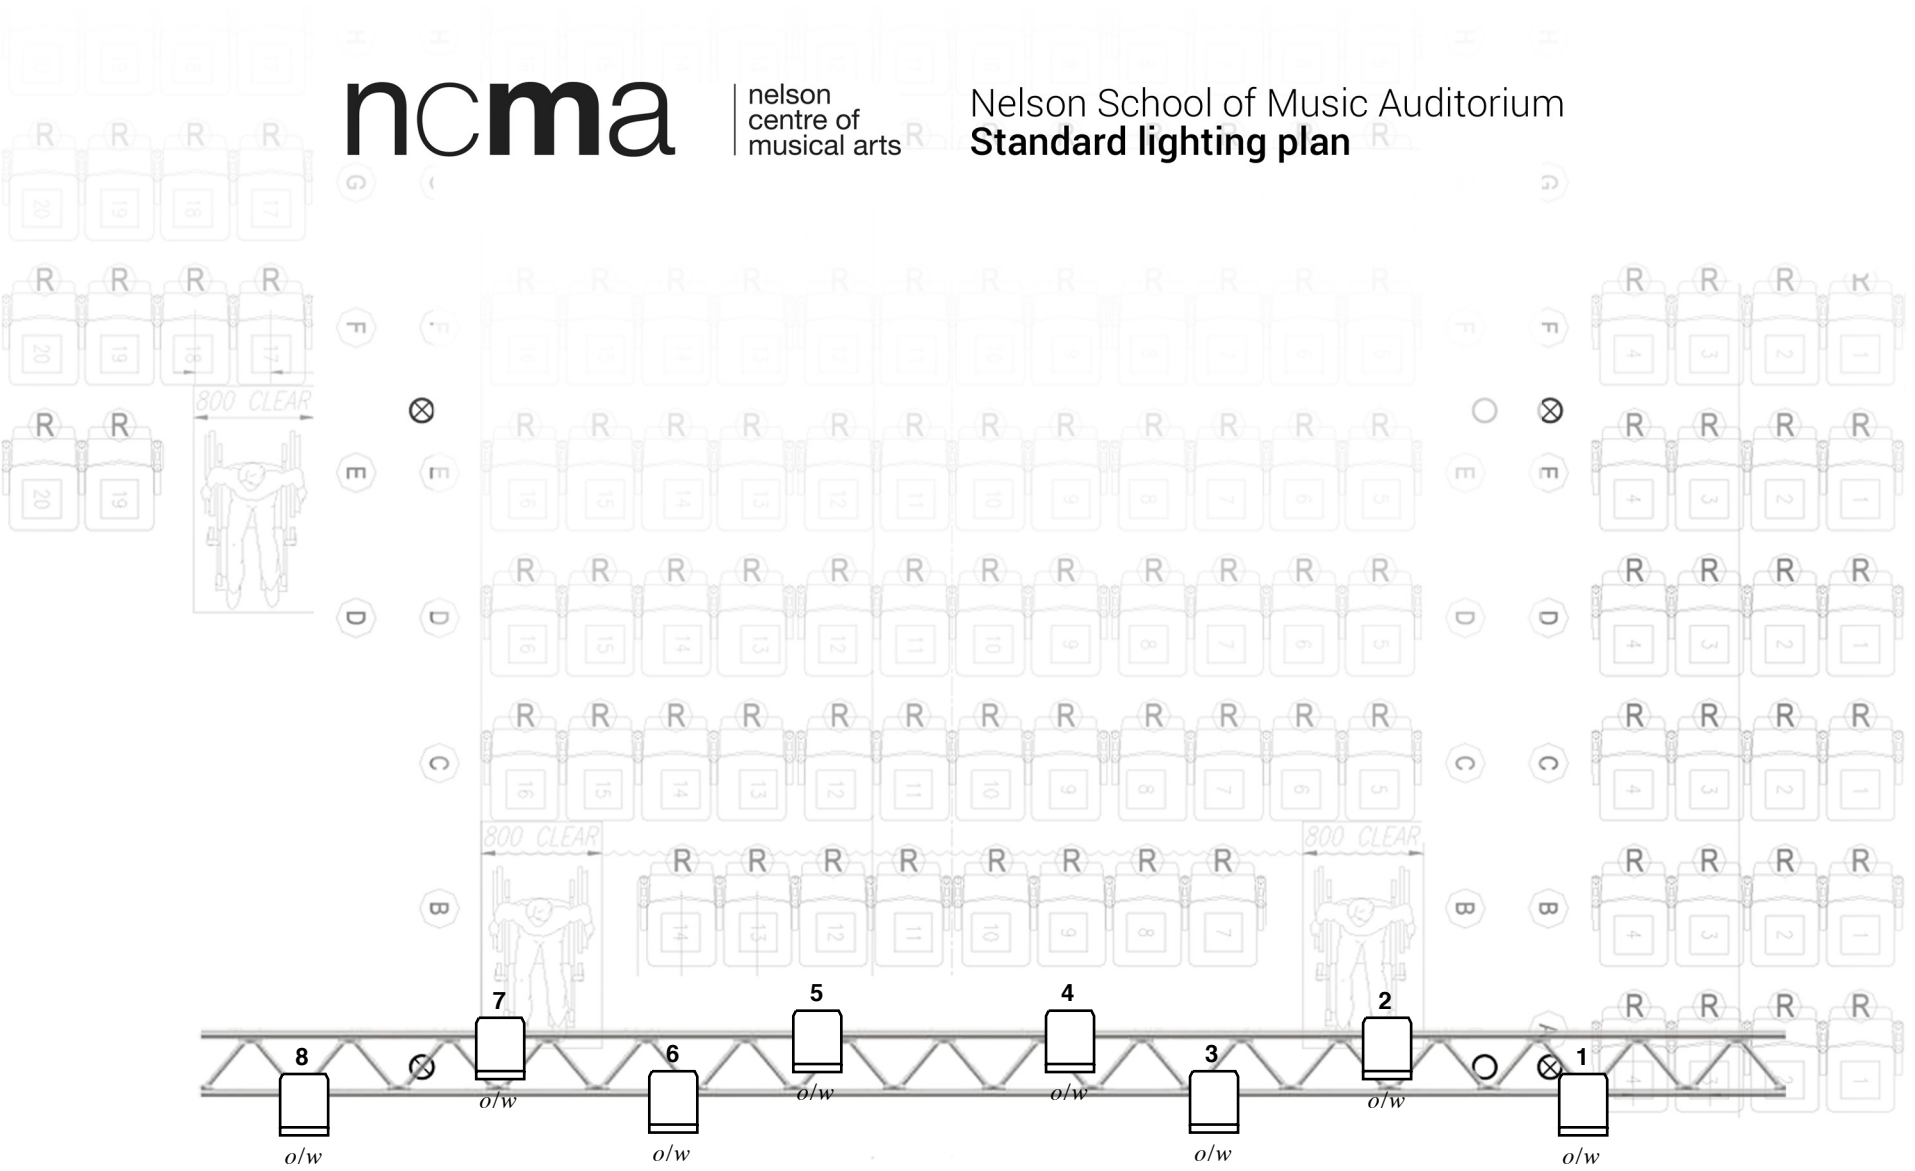

**ncma**

nelson  
centre of  
musical arts

Nelson School of Music Auditorium  
**Standard lighting plan**

CAI  
PIP